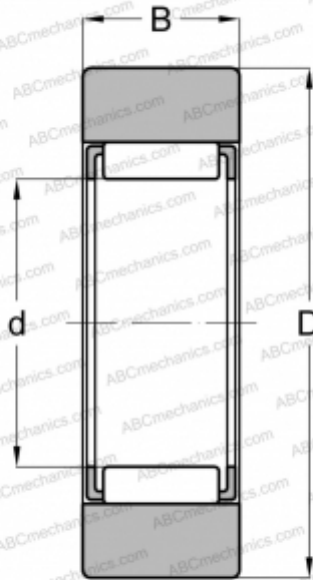

RSTO 17 X SKF

Yoke type track roller

TYPE: Roller bearings, Yoke type track rollers, Without axial guidance, Without an inner ring, Outer ring without ribs, cylindrical outer ring

Technical specification

DIMENSIONS, MM

d	22,000
D	40,000
B	15,800

WEIGHT, KG

0,088

MANUFACTURER

[SKF](#)

INTERCHANGE

ABC	RSTO 17 X
FAG	RSTO17 DZ(RNAST 17)
INA	RSTO 17 X
TORRINGTON	RSTO 17 DZ
IKO	RNAST 17