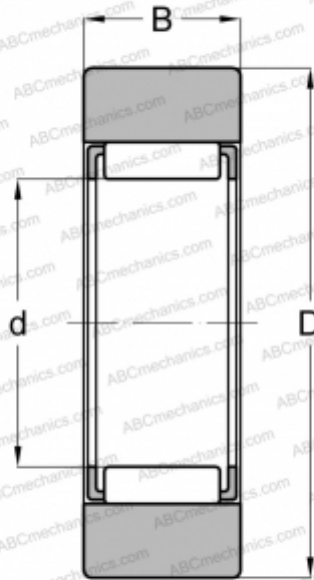

## RSTO 25 X ABC

Yoke type track roller

TYPE: Roller bearings, Yoke type track rollers, Without axial guidance, Without an inner ring, Outer ring without ribs, cylindrical outer ring

### Technical specification

#### DIMENSIONS, MM

d	30,000
D	52,000
B	15,800

#### WEIGHT, KG

0,159