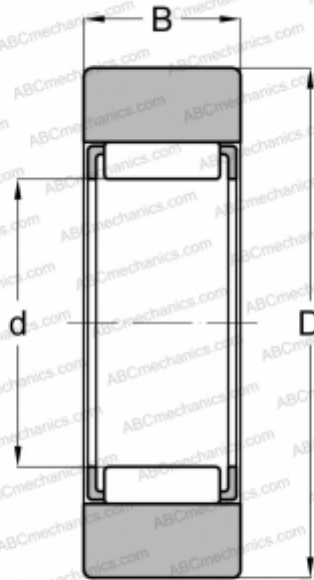

## RSTO 35 X INA

Yoke type track roller

TYPE: Roller bearings, Yoke type track rollers, Without axial guidance, Without an inner ring, Outer ring without ribs, cylindrical outer ring

### Technical specification

#### DIMENSIONS, MM

d	42,000
D	72,000
B	19,800

#### WEIGHT, KG

0,372