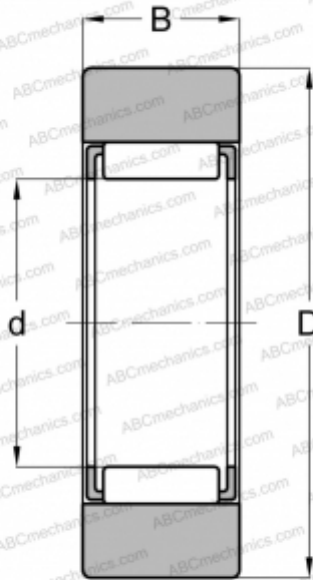

RNA5T 50 IKO

Yoke type track roller

TYPE: Roller bearings, Yoke type track rollers, Without axial guidance, Without an inner ring, Outer ring without ribs, cylindrical outer ring

Technical specification

DIMENSIONS, MM

d	60,000
D	90,000
B	19,800

WEIGHT, KG

0,500

MANUFACTURER

[IKO](#)

INTERCHANGE

ABC	RSTO 50 X
FAG	RSTO50 DZ(RNA5T 50)
INA	RSTO 50 X
SKF	RSTO 50 X
TORRINGTON	RSTO 50 DZ

CALCULATION DATA