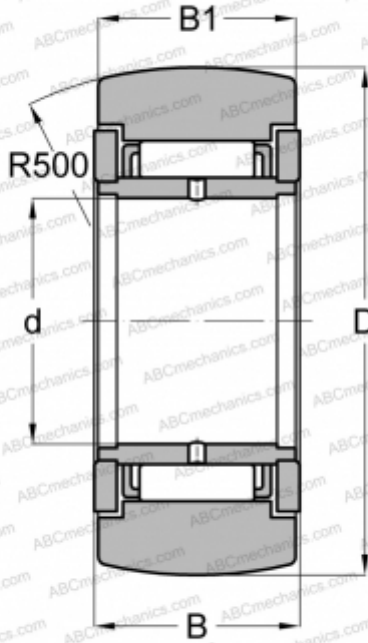

NAST 6 ZZR IKO

Yoke type track roller

TYPE: Roller bearings, Yoke type track rollers, Without axial guidance, Outer ring without ribs, shields 2Z, With an inner ring

Technical specification

DIMENSIONS, MM

d	6,000
D	19,000
B	14,000
B1	13,800

WEIGHT, KG

0,025

MANUFACTURER

[IKO](#)

INTERCHANGE

ABC	STO 6 ZZ
FAG	STO 6 2Z(NAST 6 2Z)
SKF	NAST 6 2Z
TORRINGTON	STO 6 ZZ

CALCULATION DATA