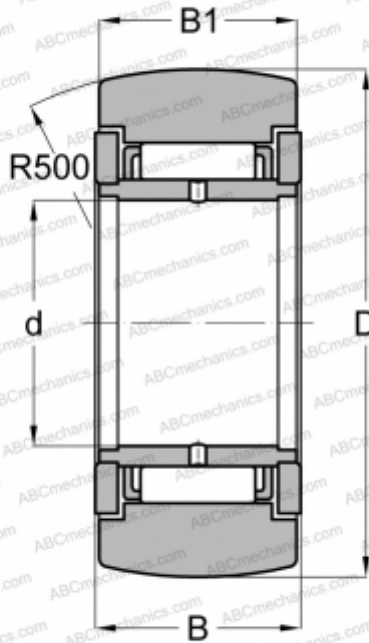

NAST 15 ZZR IKO

Yoke type track roller

TYPE: Roller bearings, Yoke type track rollers, Without axial guidance, Outer ring without ribs, shields 2Z, With an inner ring

Technical specification

DIMENSIONS, MM

d	15,000
D	35,000
B	16,000
B1	15,800

WEIGHT, KG

0,083

MANUFACTURER

[IKO](#)

INTERCHANGE

ABC	STO 15 ZZ
FAG	STO 15 2Z(NAST 15 2Z)
SKF	NAST 15 2Z
TORRINGTON	STO 15 ZZ

CALCULATION DATA