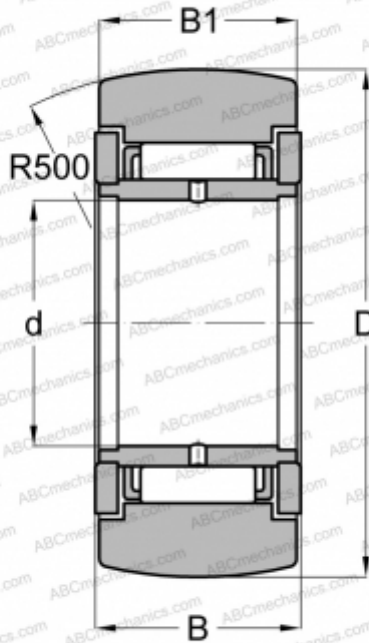

## NAST 20 ZZR IKO

Yoke type track roller

TYPE: Roller bearings, Yoke type track rollers, Without axial guidance, Outer ring without ribs, shields 2Z, With an inner ring

#### DIMENSIONS, MM

d	20,000
D	47,000
B	20,000
B1	19,800

#### WEIGHT, KG

0,195