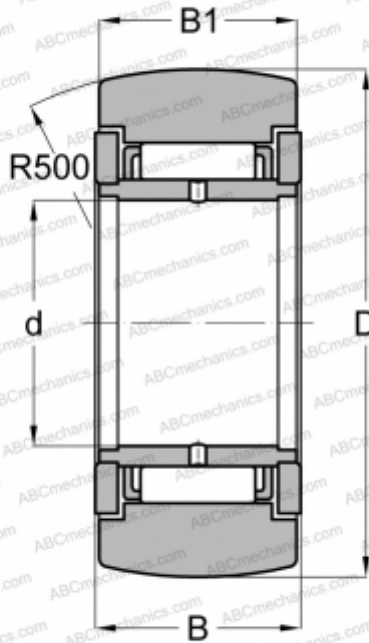

NAST 25 ZZR IKO

Yoke type track roller

TYPE: Roller bearings, Yoke type track rollers, Without axial guidance, Outer ring without ribs, shields 2Z, With an inner ring

Technical specification

DIMENSIONS, MM

d	25,000
D	52,000
B	20,000
B1	19,800

WEIGHT, KG

0,225

MANUFACTURER

[IKO](#)

INTERCHANGE

ABC	STO 25 ZZ
FAG	STO 25 ZZ(NAST 25 ZZ)
SKF	NAST 25 ZZ
TORRINGTON	STO 25 ZZ

CALCULATION DATA