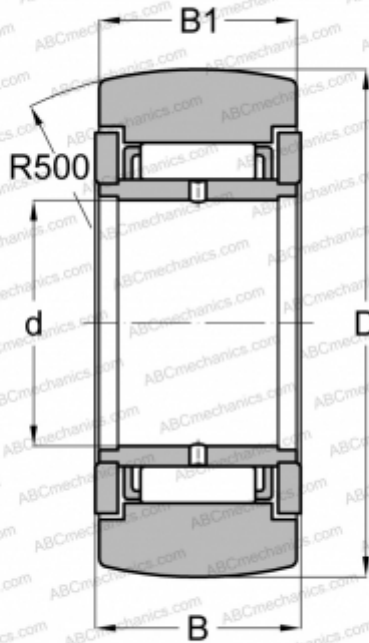

## NAST 30 ZZR IKO

Yoke type track roller

TYPE: Roller bearings, Yoke type track rollers, Without axial guidance, Outer ring without ribs, shields 2Z, With an inner ring

#### DIMENSIONS, MM

d	30,000
D	62,000
B	25,000
B1	24,800

#### WEIGHT, KG

0,400