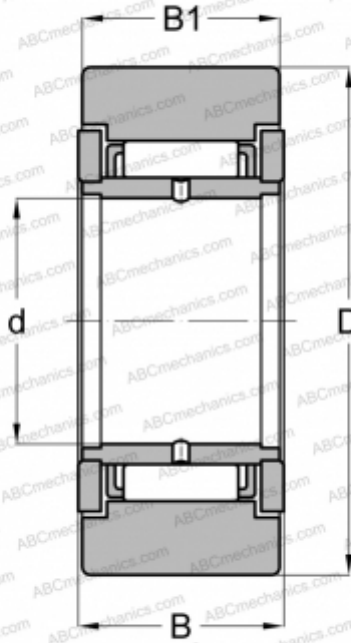

NAST 6 ZZ IKO

Yoke type track roller

TYPE: Roller bearings, Yoke type track rollers, Without axial guidance, With an inner ring, Outer ring without ribs, shields 2Z, cylindrical outer ring

Technical specification

DIMENSIONS, MM

d	6,000
D	19,000
B	14,000
B1	13,800

WEIGHT, KG

0,025

MANUFACTURER

[IKO](#)

INTERCHANGE

ABC	STO 6 ZZX
FAG	STO 6 2Z DZ(NAST 6 2Z DZ)
SKF	NAST 6 P 2Z
TORRINGTON	STO 6 ZZ DZ