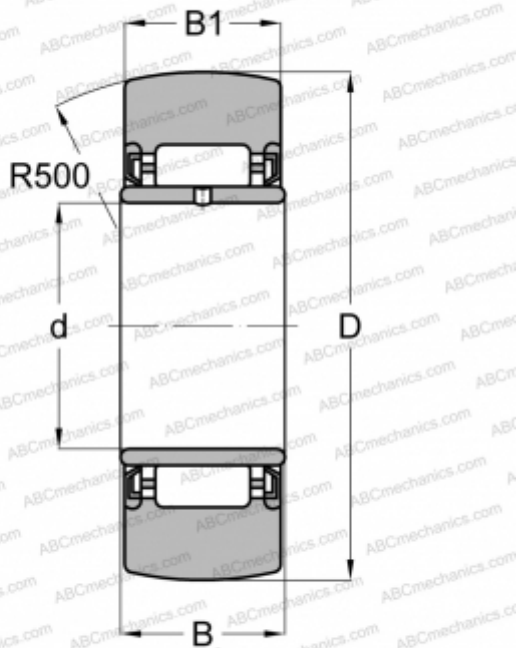

NAST 6 ZZUUR IKO

Yoke type track roller

TYPE: Roller bearings, Yoke type track rollers, Without axial guidance, With an inner ring, Outer ring without ribs, contact seals on both side, type NAST

Technical specification

DIMENSIONS, MM

d	6,000
D	19,000
B	14,000
B1	13,800

WEIGHT, KG

0,025

MANUFACTURER

[IKO](#)

CALCULATION DATA

Basic dynamic load rating, C	4,160 kN
Basic static load rating, Co	4,550 kN