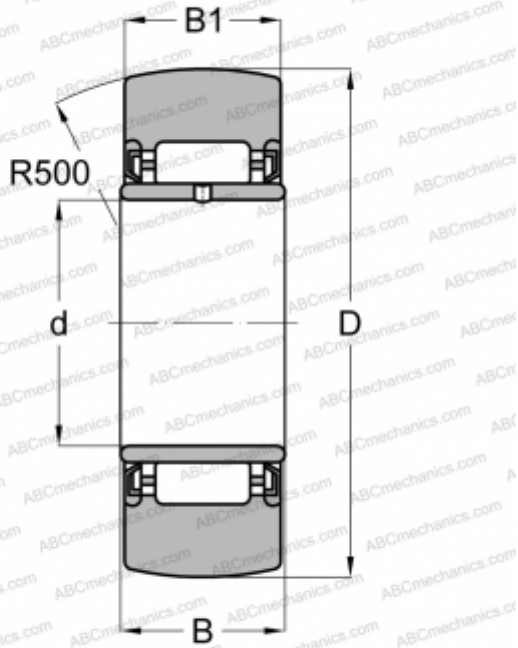

## NAST 8 ZZUUR IKO

Yoke type track roller

TYPE: Roller bearings, Yoke type track rollers, Without axial guidance, With an inner ring, Outer ring without ribs, contact seals on both side, type NAST

### Technical specification

#### DIMENSIONS, MM

d	8,000
D	24,000
B	14,000
B1	13,800

#### WEIGHT, KG

0,039