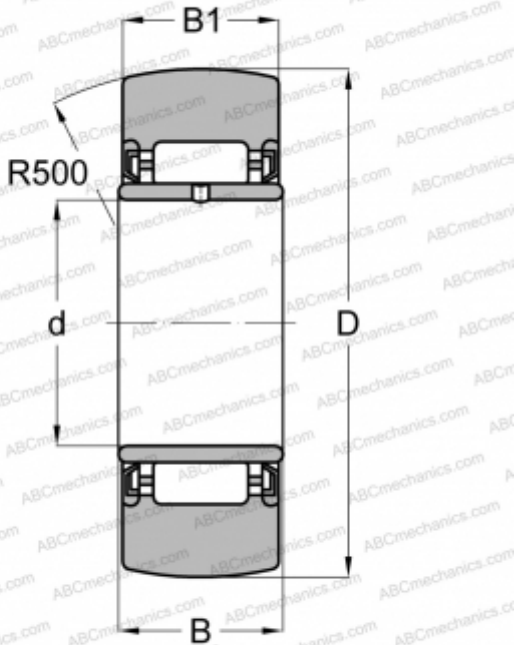

NAST 10 ZZUUR IKO

Yoke type track roller

TYPE: Roller bearings, Yoke type track rollers, Without axial guidance, With an inner ring, Outer ring without ribs, contact seals on both side, type NAST

Technical specification

DIMENSIONS, MM

d	10,000
D	30,000
B	16,000
B1	15,800

WEIGHT, KG

0,065

MANUFACTURER

[IKO](#)

CALCULATION DATA

Basic dynamic load rating, C	9,790 kN
Basic static load rating, Co	9,680 kN