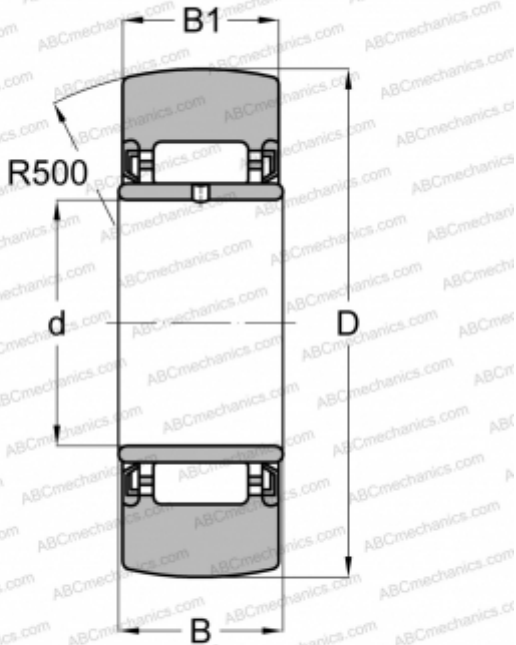

NAST 12 ZZUUR IKO

Yoke type track roller

TYPE: Roller bearings, Yoke type track rollers, Without axial guidance, With an inner ring, Outer ring without ribs, contact seals on both side, type NAST

Technical specification

DIMENSIONS, MM

d	12,000
D	32,000
B	16,000
B1	15,800

WEIGHT, KG

0,075

MANUFACTURER

[IKO](#)

CALCULATION DATA

Basic dynamic load rating, C	10,500 kN
Basic static load rating, Co	10,900 kN