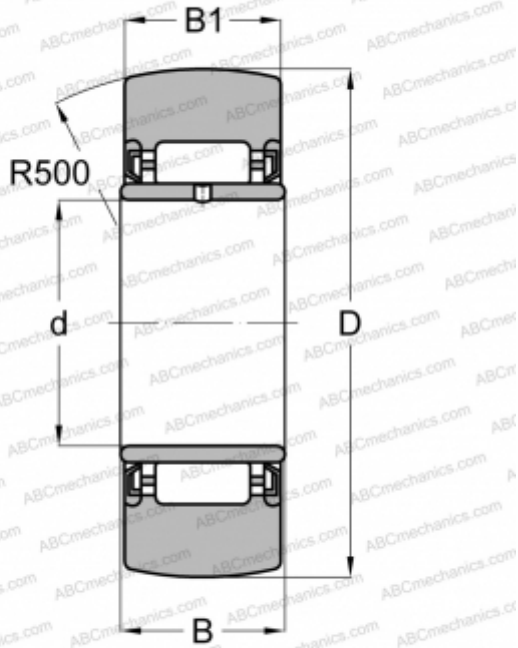

## NAST 15 ZZUUR IKO

Yoke type track roller

TYPE: Roller bearings, Yoke type track rollers, Without axial guidance, With an inner ring, Outer ring without ribs, contact seals on both side, type NAST

### Technical specification

#### DIMENSIONS, MM

d	15,000
D	35,000
B	16,000
B1	15,800

#### WEIGHT, KG

0,083