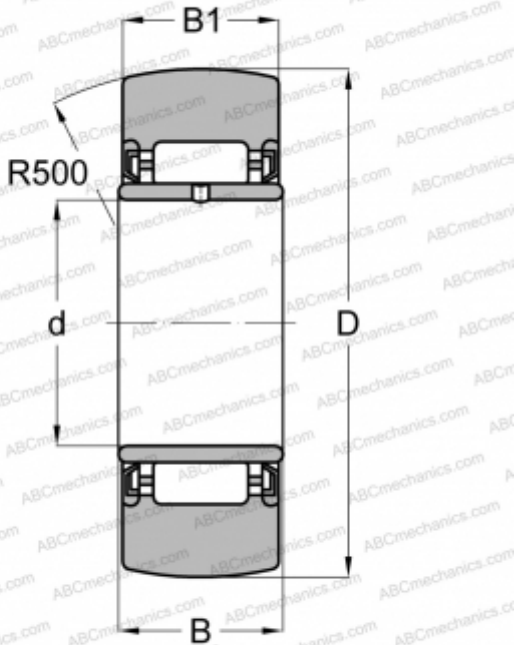

NAST 17 ZZUUR IKO

Yoke type track roller

TYPE: Roller bearings, Yoke type track rollers, Without axial guidance, With an inner ring, Outer ring without ribs, contact seals on both side, type NAST

Technical specification

DIMENSIONS, MM

d	17,000
D	40,000
B	20,000
B1	19,800

WEIGHT, KG

0,135

MANUFACTURER

[IKO](#)

CALCULATION DATA

Basic dynamic load rating, C	17,600 kN
Basic static load rating, Co	20,900 kN