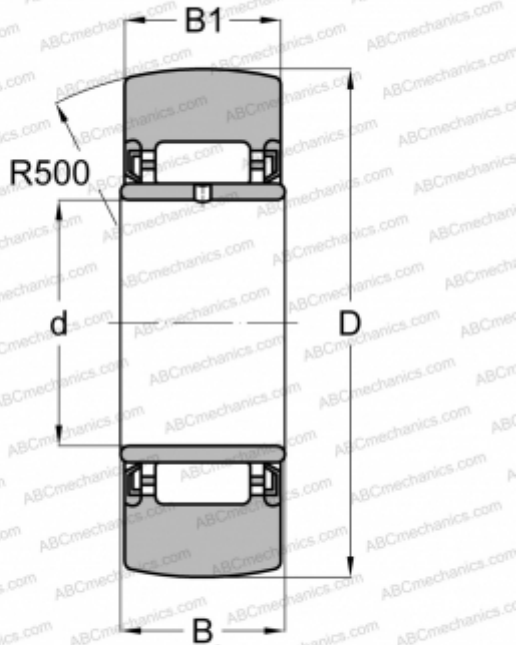

## NAST 20 ZZUUR IKO

Yoke type track roller

TYPE: Roller bearings, Yoke type track rollers, Without axial guidance, With an inner ring, Outer ring without ribs, contact seals on both side, type NAST

### Technical specification

#### DIMENSIONS, MM

d	20,000
D	47,000
B	20,000
B1	19,800

#### WEIGHT, KG

0,195