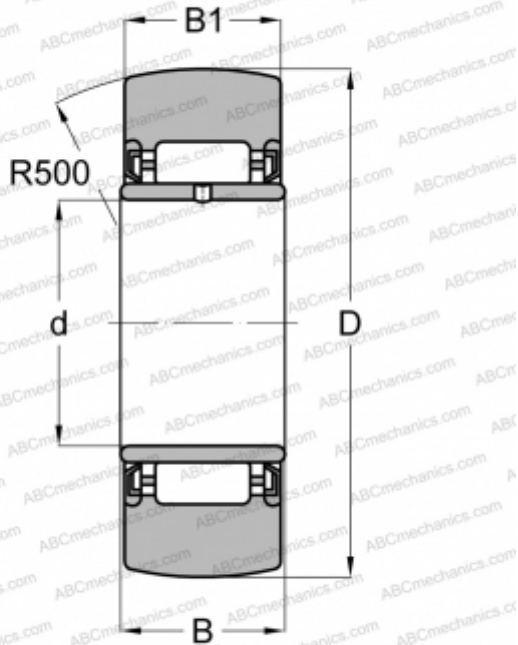

## NAST 25 ZZUUR IKO

Yoke type track roller

TYPE: Roller bearings, Yoke type track rollers, Without axial guidance, With an inner ring, Outer ring without ribs, contact seals on both side, type NAST

### Technical specification

#### DIMENSIONS, MM

d	25,000
D	52,000
B	20,000
B1	19,800

#### WEIGHT, KG

0,225