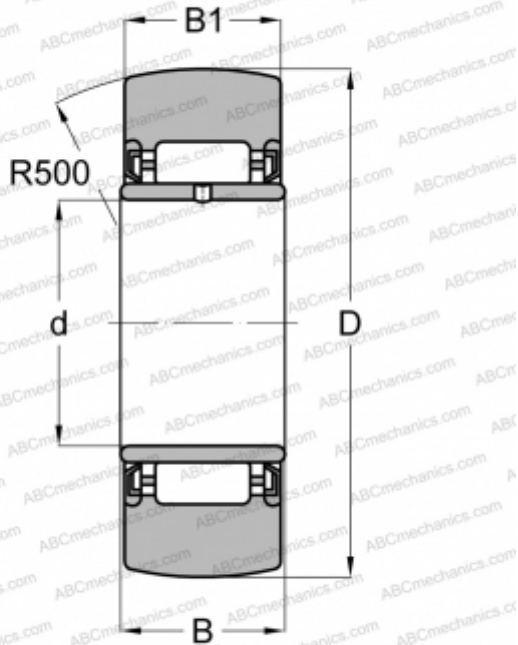

NAST 30 ZZUUR IKO

Yoke type track roller

TYPE: Roller bearings, Yoke type track rollers, Without axial guidance, With an inner ring, Outer ring without ribs, contact seals on both side, type NAST

Technical specification

DIMENSIONS, MM

d	30,000
D	62,000
B	25,000
B1	24,800

WEIGHT, KG

0,400

MANUFACTURER

[IKO](#)

CALCULATION DATA

Basic dynamic load rating, C	30,500 kN
Basic static load rating, Co	45,400 kN