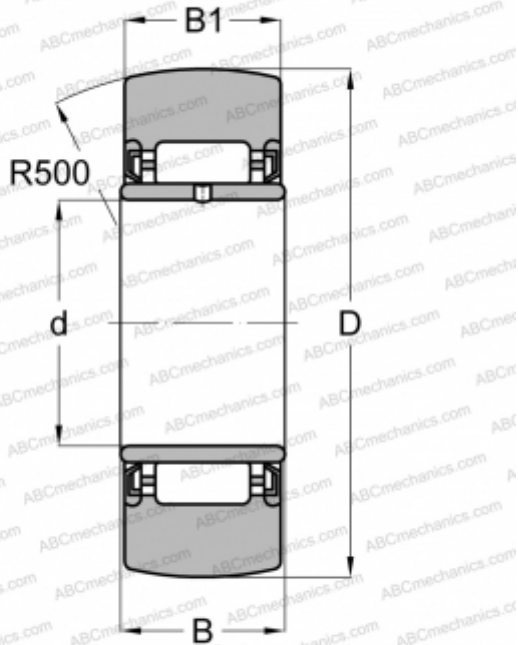

## NAST 35 ZZUUR IKO

Yoke type track roller

TYPE: Roller bearings, Yoke type track rollers, Without axial guidance, With an inner ring, Outer ring without ribs, contact seals on both side, type NAST

### Technical specification

#### DIMENSIONS, MM

d	35,000
D	72,000
B	25,000
B1	24,800

#### WEIGHT, KG

0,550