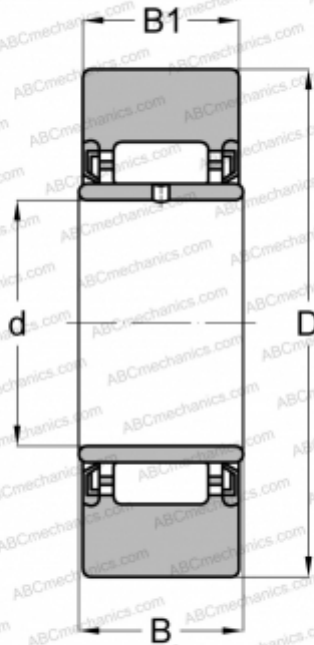

NAST 6 ZZUU IKO

Yoke type track roller

TYPE: Roller bearings, Yoke type track rollers, Without axial guidance, With an inner ring, Outer ring without ribs, contact seals on both side, cylindrical outer ring, type NAST

Technical specification

DIMENSIONS, MM

d	6,000
D	19,000
B	14,000
B1	13,800

WEIGHT, KG

0,025

MANUFACTURER

[IKO](#)

CALCULATION DATA