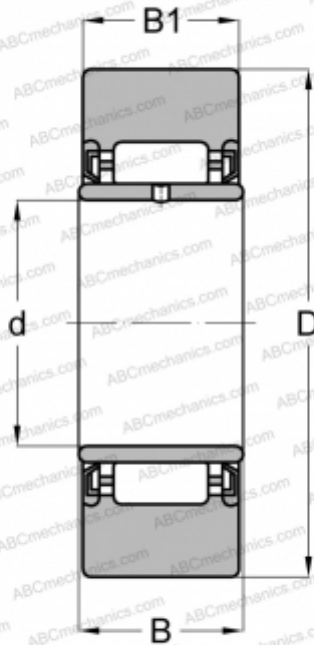

NAST 8 ZZUU IKO

Yoke type track roller

TYPE: Roller bearings, Yoke type track rollers, Without axial guidance, With an inner ring, Outer ring without ribs, contact seals on both side, cylindrical outer ring, type NAST

Technical specification

DIMENSIONS, MM

d	8,000
D	24,000
B	14,000
B1	13,800

WEIGHT, KG

0,039

MANUFACTURER

[IKO](#)

CALCULATION DATA