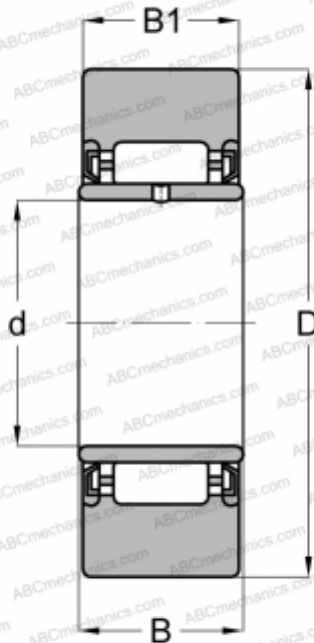

NAST 12 ZZUU IKO

Yoke type track roller

TYPE: Roller bearings, Yoke type track rollers, Without axial guidance, With an inner ring, Outer ring without ribs, contact seals on both side, cylindrical outer ring, type NAST

Technical specification

DIMENSIONS, MM

d	12,000
D	32,000
B	16,000
B1	15,800

WEIGHT, KG

0,075

MANUFACTURER

[IKO](#)

CALCULATION DATA