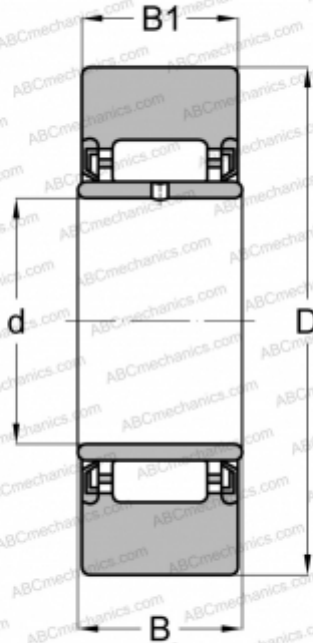

NAST 15 ZZUU IKO

Yoke type track roller

TYPE: Roller bearings, Yoke type track rollers, Without axial guidance, With an inner ring, Outer ring without ribs, contact seals on both side, cylindrical outer ring, type NAST

Technical specification

DIMENSIONS, MM

d	15,000
D	35,000
B	16,000
B1	15,800

WEIGHT, KG

0,083

MANUFACTURER

[IKO](#)

CALCULATION DATA