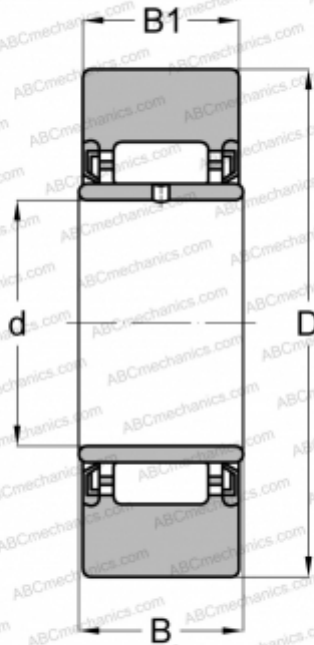

## NAST 17 ZZUU IKO

Yoke type track roller

TYPE: Roller bearings, Yoke type track rollers, Without axial guidance, With an inner ring, Outer ring without ribs, contact seals on both side, cylindrical outer ring, type NAST

### Technical specification

#### DIMENSIONS, MM

d	17,000
D	40,000
B	20,000
B1	19,800

#### WEIGHT, KG

0,135