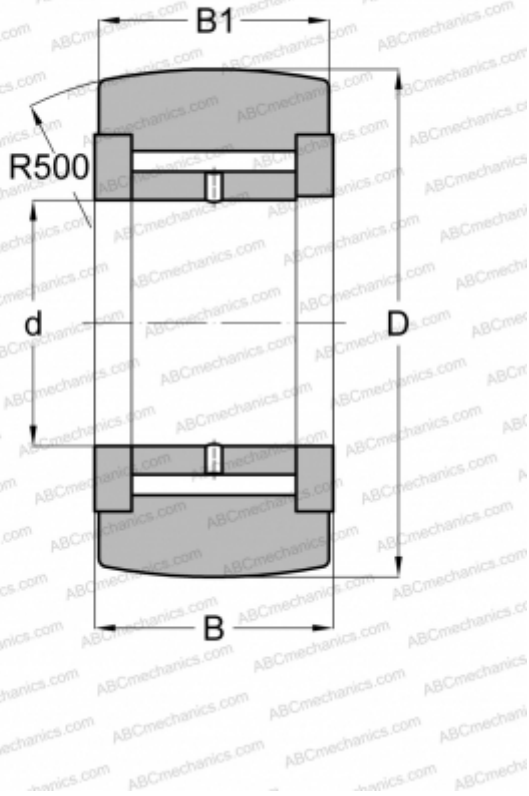

## MCYR-5 McGill

Yoke type track roller

TYPE: Roller bearings, Yoke type track rollers, With axial guidance, Full complement needle roller set, gap seals on both sides

### Technical specification

#### DIMENSIONS, MM

d	5,000
D	16,000
B	12,000
B1	11,000

#### WEIGHT, KG

0,015