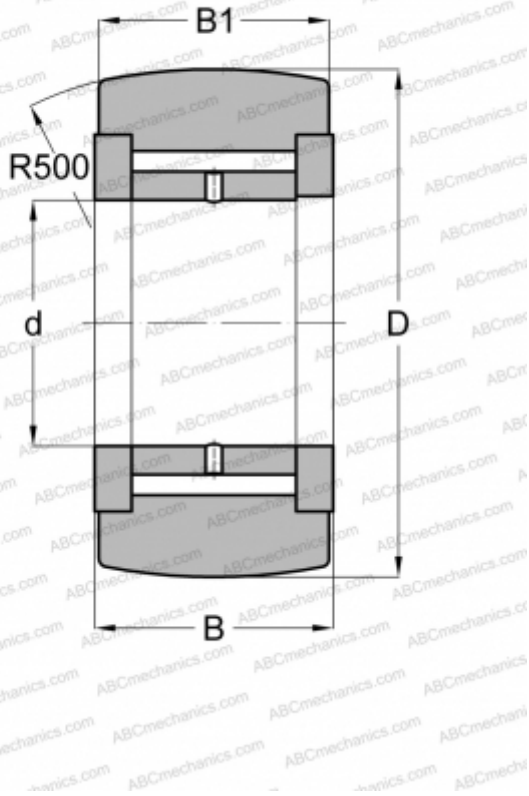

## NART 8 VR IKO

Yoke type track roller

TYPE: Roller bearings, Yoke type track rollers, With axial guidance, Full complement needle roller set, gap seals on both sides

### Technical specification

#### DIMENSIONS, MM

d	8,000
D	24,000
B	15,000
B1	14,000

#### WEIGHT, KG

0,042