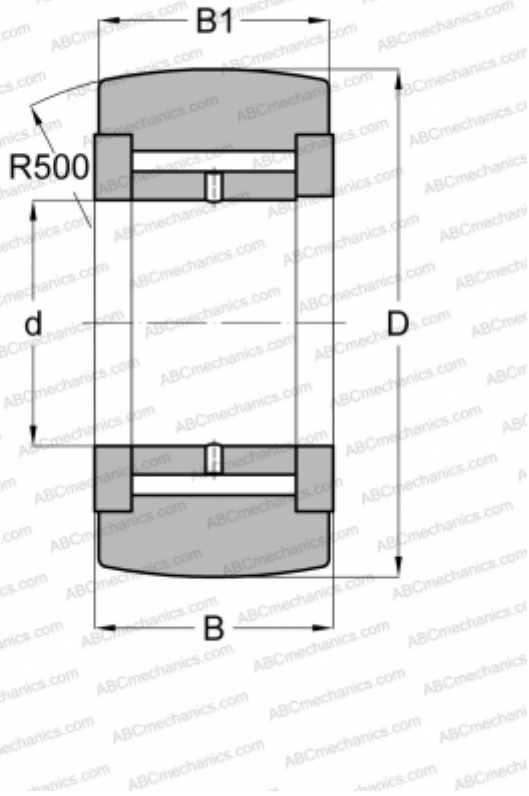

## MCYR-8 McGill

Yoke type track roller

TYPE: Roller bearings, Yoke type track rollers, With axial guidance, Full complement needle roller set, gap seals on both sides

### Technical specification

#### DIMENSIONS, MM

d	8,000
D	24,000
B	15,000
B1	14,000

#### WEIGHT, KG

0,041