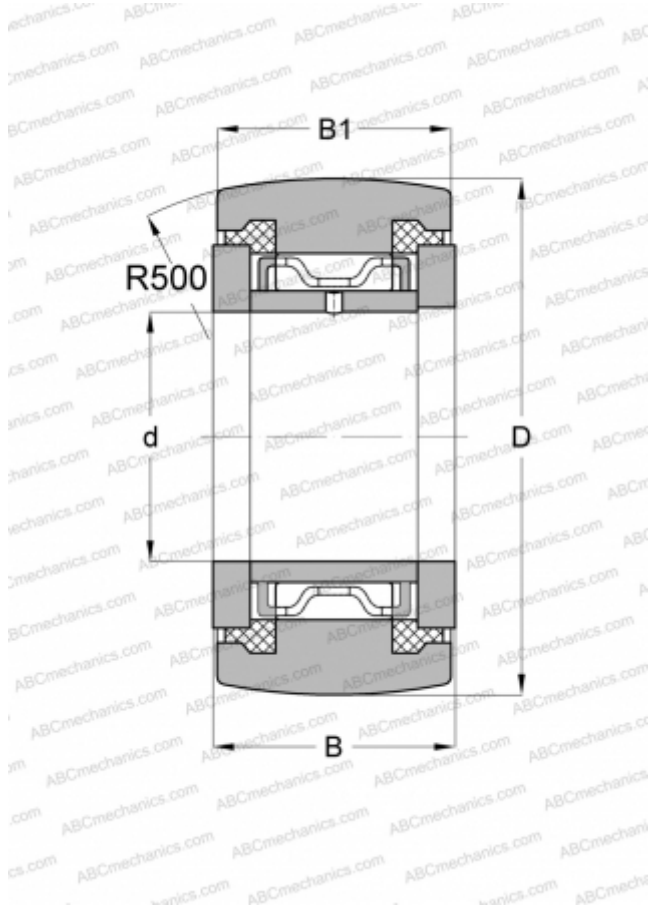

NATR 6 PP ABC

Yoke type track roller

TYPE: Roller bearings, Yoke type track rollers, With axial guidance, Sealing rings on both sides

Technical specification

DIMENSIONS, MM

d	6,000
D	19,000
B	12,000
B1	11,000

WEIGHT, KG

0,023

MANUFACTURER

[ABC](#)

INTERCHANGE

INA	NATR 6 PP
SKF	NATR 6 PPA
IKO	NART 6 UUR
McGill	MCYRR-6-S