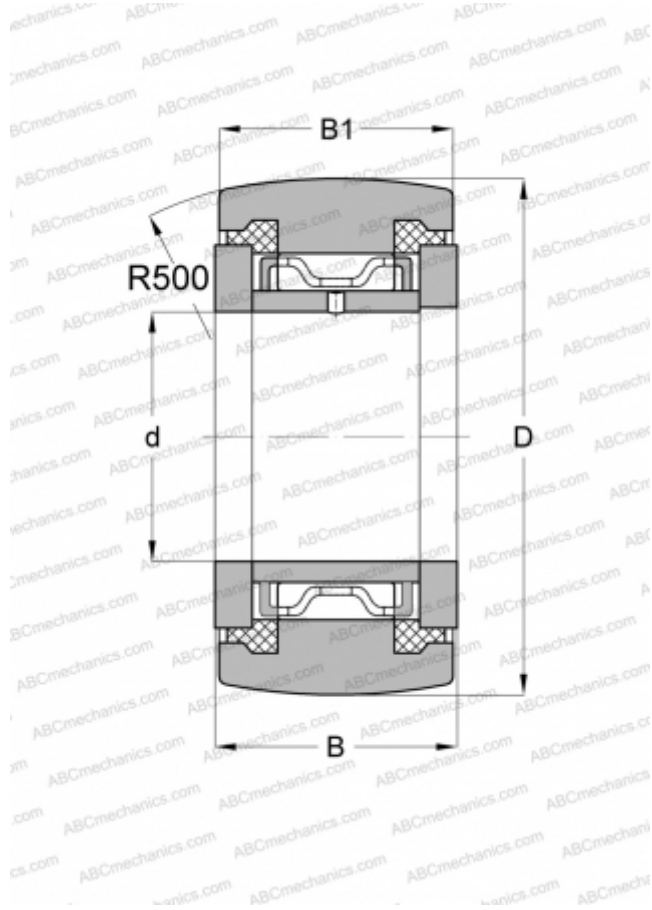

NATR 6 PPA SKF

Yoke type track roller

TYPE: Roller bearings, Yoke type track rollers, With axial guidance, Sealing rings on both sides

Technical specification

DIMENSIONS, MM

d	6,000
D	19,000
B	12,000
B1	11,000

WEIGHT, KG

0,019

MANUFACTURER

[SKF](#)

INTERCHANGE

ABC	NATR 6 PP
INA	NATR 6 PP
IKO	NART 6 UUR
McGill	MCYRR-6-S

CALCULATION DATA

Basic dynamic load rating, C	3,470 kN
Basic static load rating, Co	3,800 kN
Fatigue load limit, Pu	0,415 kN
Limiting speed	5600 r/min