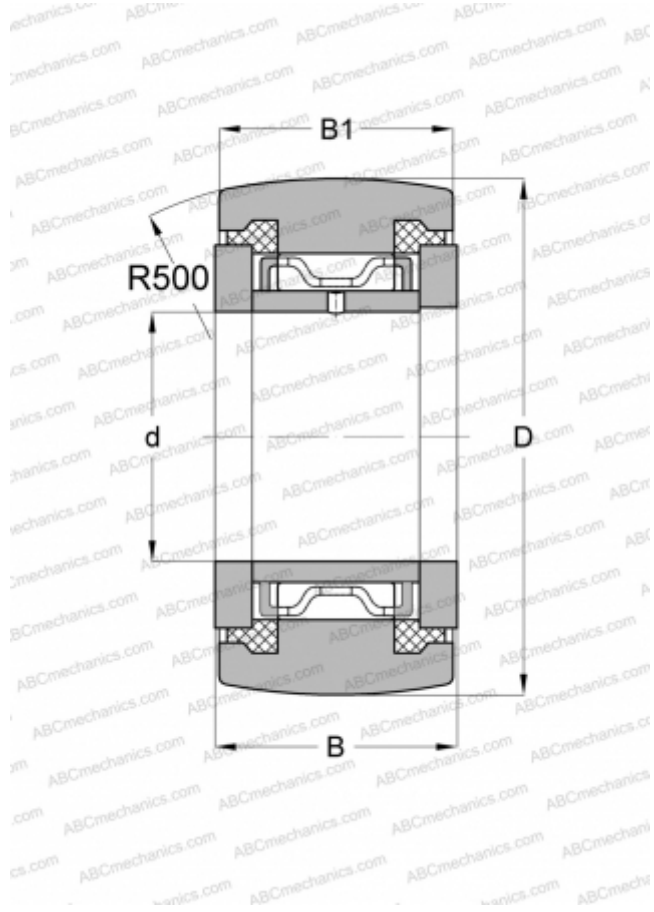

### Technical specification

#### DIMENSIONS, MM

d	6,000
D	19,000
B	12,000
B1	11,000

#### WEIGHT, KG

0,021