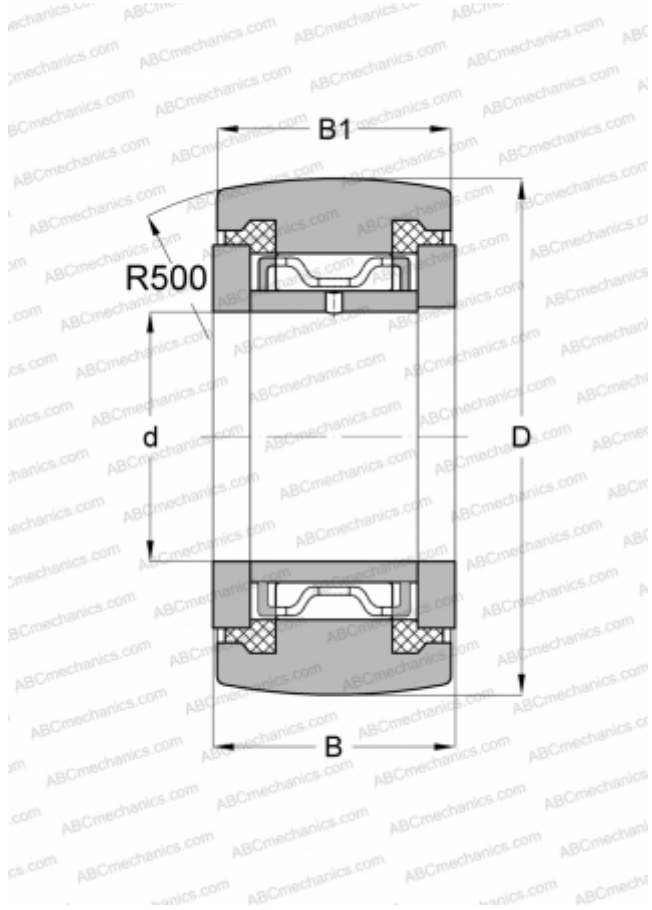

NATR 8 PPA SKF

Yoke type track roller

TYPE: Roller bearings, Yoke type track rollers, With axial guidance, Sealing rings on both sides

Technical specification

DIMENSIONS, MM

d	8,000
D	24,000
B	15,000
B1	14,000

WEIGHT, KG

0,038

MANUFACTURER

[SKF](#)

INTERCHANGE

ABC	NATR 8 PP
INA	NATR 8 PP
IKO	NART 8 UUR
McGill	MCYRR-8-S

CALCULATION DATA

Basic dynamic load rating, C	5,280 kN
Basic static load rating, Co	6,100 kN
Fatigue load limit, Pu	0,695 kN
Limiting speed	5000 r/min