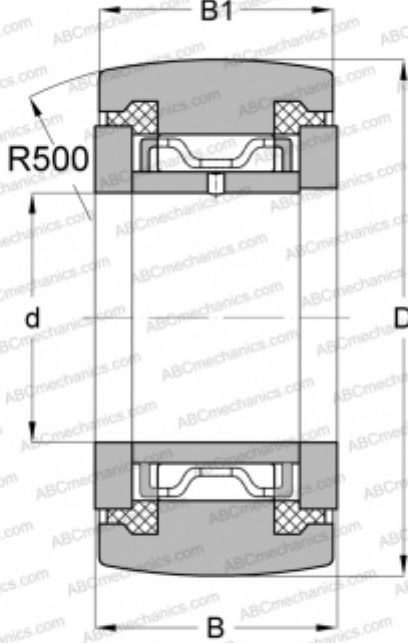

NATR 12 PPA SKF

Yoke type track roller

TYPE: Roller bearings, Yoke type track rollers, With axial guidance, Sealing rings on both sides

Technical specification

DIMENSIONS, MM

d	12,000
D	32,000
B	15,000
B1	14,000

WEIGHT, KG

0,066

MANUFACTURER

[SKF](#)

INTERCHANGE

ABC	NATR 12 PP
INA	NATR 12 PP
IKO	NART 12 UUR
McGill	MCYRR-12-S

CALCULATION DATA

Basic dynamic load rating, C	6,600 kN
Basic static load rating, Co	8,500 kN
Fatigue load limit, Pu	0,950 kN
Limiting speed	4500 r/min