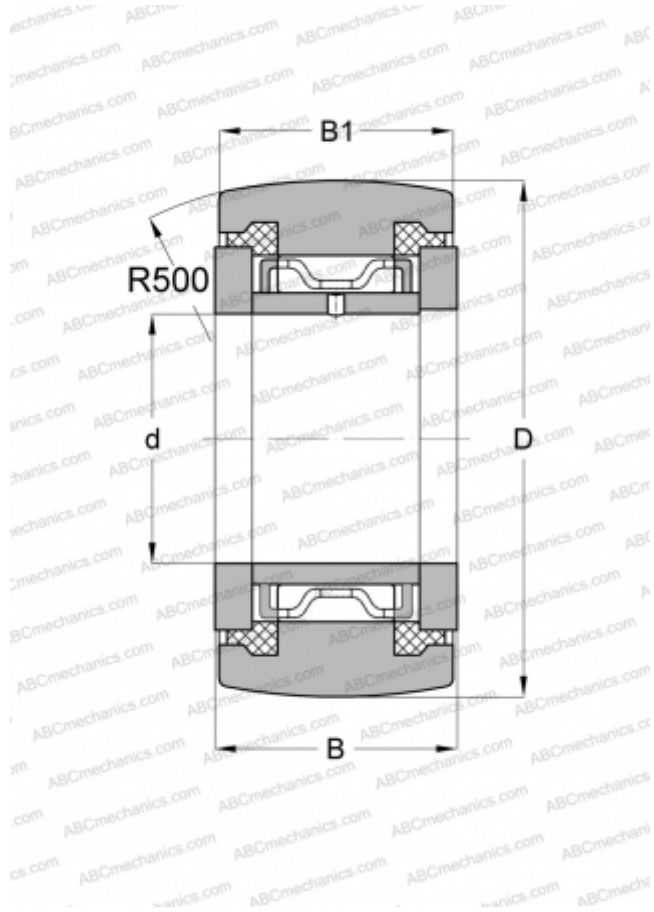

### Technical specification

#### DIMENSIONS, MM

d	12,000
D	32,000
B	15,000
B1	14,000

#### WEIGHT, KG

0,071