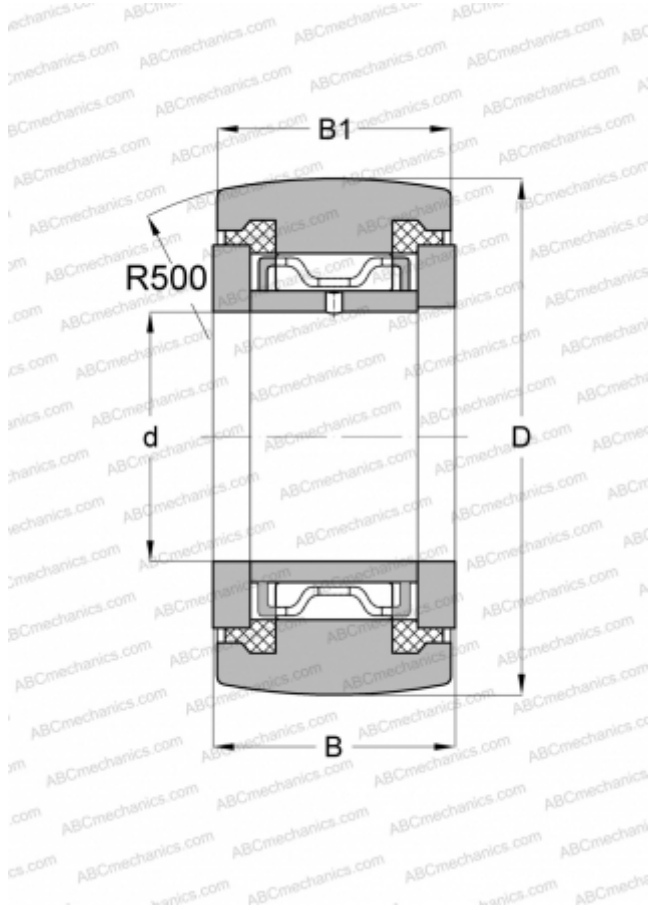

NART 15 UUR IKO

Yoke type track roller

TYPE: Roller bearings, Yoke type track rollers, With axial guidance, Sealing rings on both sides

Technical specification

DIMENSIONS, MM

d	15,000
D	35,000
B	19,000
B1	18,000

WEIGHT, KG

0,102

MANUFACTURER

[IKO](#)

INTERCHANGE

ABC	NATR 15 PP
INA	NATR 15 PP
SKF	NATR 15 PPA
McGill	MCYRR-15-S

CALCULATION DATA

Basic dynamic load rating, C	13,700 kN
Basic static load rating, Co	16,400 kN