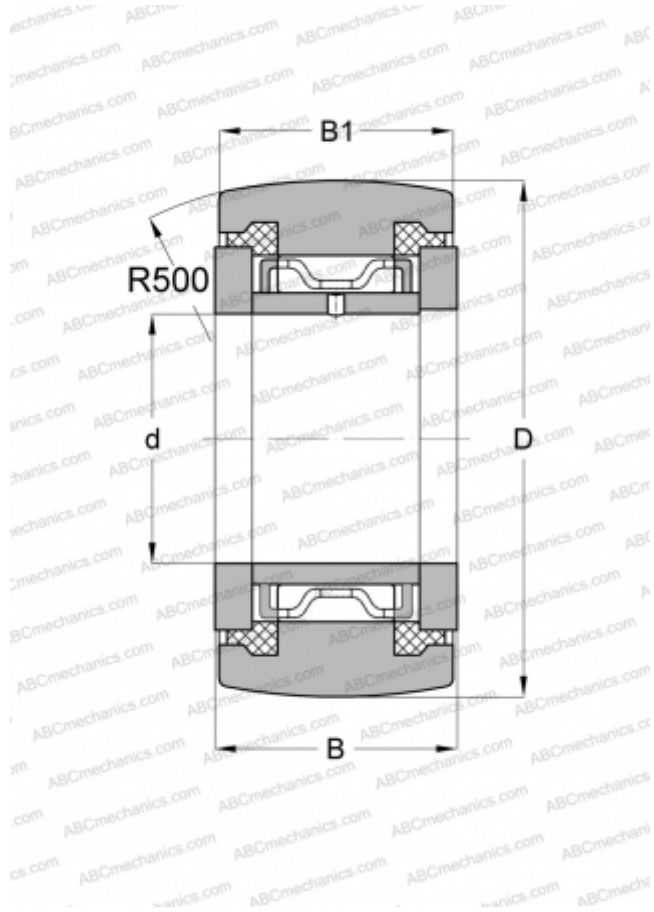

## NART 30 UUR IKO

Yoke type track roller

TYPE: Roller bearings, Yoke type track rollers, With axial guidance, Sealing rings on both sides

### Technical specification

#### DIMENSIONS, MM

d	30,000
D	62,000
B	29,000
B1	28,000

#### WEIGHT, KG

0,470