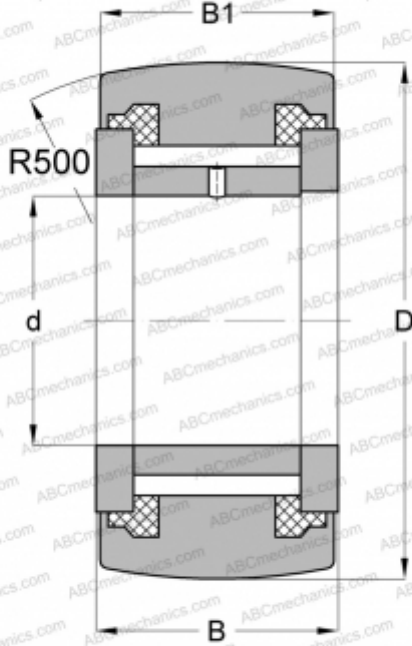

NATV 6 PP INA

Yoke type track roller

TYPE: Roller bearings, Yoke type track rollers, With axial guidance, Full complement needle roller set, sealing rings on both sides

Technical specification

DIMENSIONS, MM

d	6,000
D	19,000
B	12,000
B1	11,000

WEIGHT, KG

0,021

MANUFACTURER

[INA](#)

INTERCHANGE

ABC	NATV 6 PP
SKF	NATV 6 PPA
IKO	NART 6 VUUR
McGill	MCYR-6-S