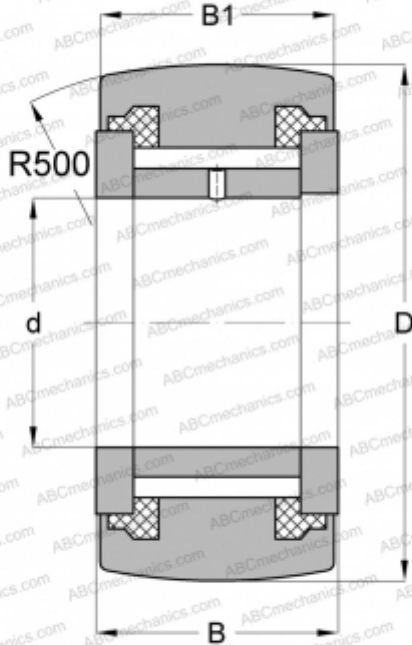

## NATV 6 PPA SKF

Yoke type track roller

TYPE: Roller bearings, Yoke type track rollers, With axial guidance, Full complement needle roller set, sealing rings on both sides

### Technical specification

#### DIMENSIONS, MM

d	6,000
D	19,000
B	12,000
B1	11,000

#### WEIGHT, KG

0,021