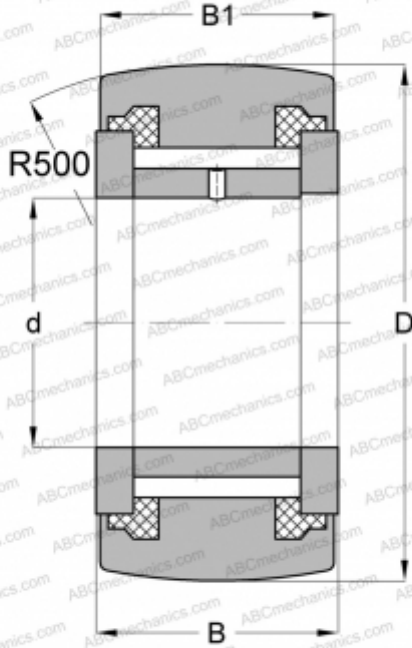

## NATV 8 PP INA

Yoke type track roller

TYPE: Roller bearings, Yoke type track rollers, With axial guidance, Full complement needle roller set, sealing rings on both sides

### Technical specification

#### DIMENSIONS, MM

d	8,000
D	24,000
B	15,000
B1	14,000

#### WEIGHT, KG

0,041