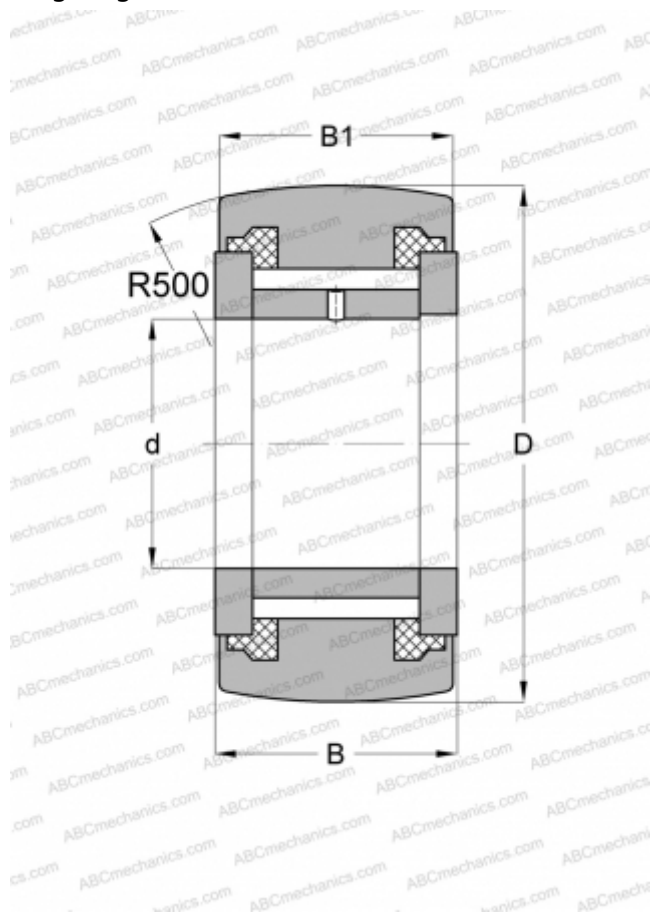

NATV 8 PPA SKF

Yoke type track roller

TYPE: Roller bearings, Yoke type track rollers, With axial guidance, Full complement needle roller set, sealing rings on both sides

Technical specification

DIMENSIONS, MM

d	8,000
D	24,000
B	15,000
B1	14,000

WEIGHT, KG

0,041

MANUFACTURER

[SKF](#)

INTERCHANGE

ABC	NATV 8 PP
INA	NATV 8 PP
IKO	NART 8 VUUR
McGill	MCYR-8-S

CALCULATION DATA