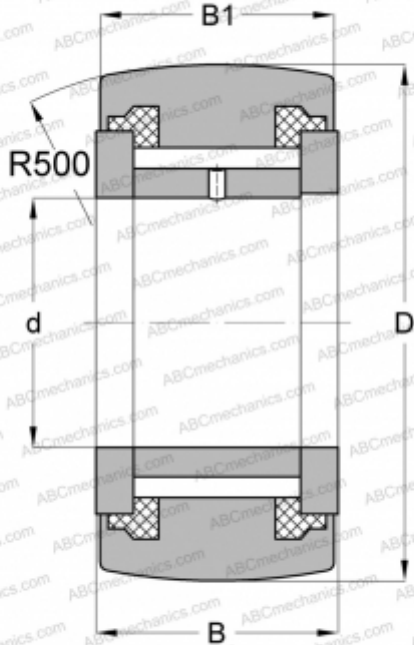

NART 8 VUUR IKO

Yoke type track roller

TYPE: Roller bearings, Yoke type track rollers, With axial guidance, Full complement needle roller set, sealing rings on both sides

Technical specification

DIMENSIONS, MM

d	8,000
D	24,000
B	15,000
B1	14,000

WEIGHT, KG

0,043

MANUFACTURER

[IKO](#)

INTERCHANGE

ABC	NATV 8 PP
INA	NATV 8 PP
SKF	NATV 8 PPA
McGill	MCYR-8-S

CALCULATION DATA