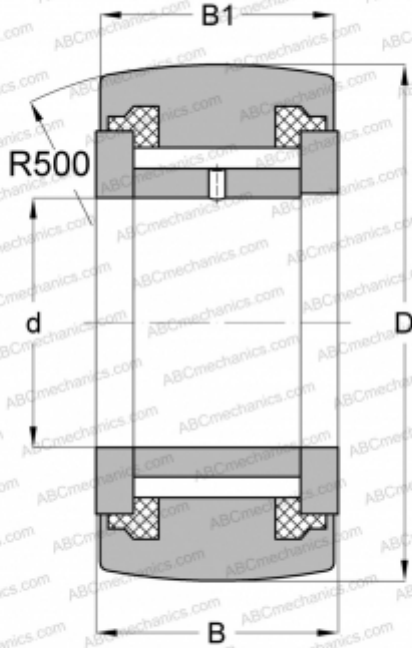

## MCYR-8-S McGill

Yoke type track roller

TYPE: Roller bearings, Yoke type track rollers, With axial guidance, Full complement needle roller set, sealing rings on both sides

### Technical specification

#### DIMENSIONS, MM

d	8,000
D	24,000
B	15,000
B1	14,000

#### WEIGHT, KG

0,041