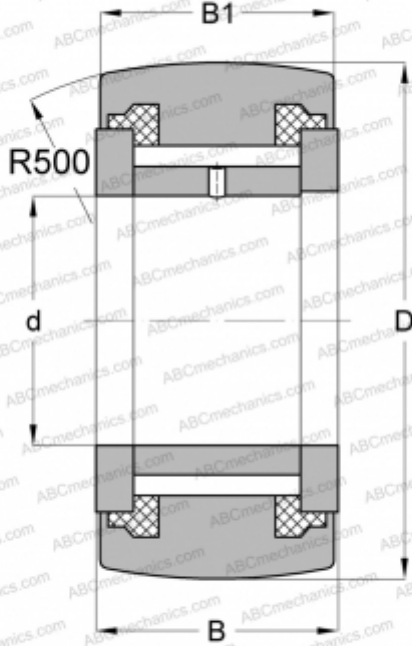

NATV 10 PP ABC

Yoke type track roller

TYPE: Roller bearings, Yoke type track rollers, With axial guidance, Full complement needle roller set, sealing rings on both sides

Technical specification

DIMENSIONS, MM

d	10,000
D	30,000
B	15,000
B1	14,000

WEIGHT, KG

0,064

MANUFACTURER

[ABC](#)

INTERCHANGE

INA	NATV 10 PP
SKF	NATV 10 PPA
IKO	NART 10 VUUR
McGill	MCYR-10-S