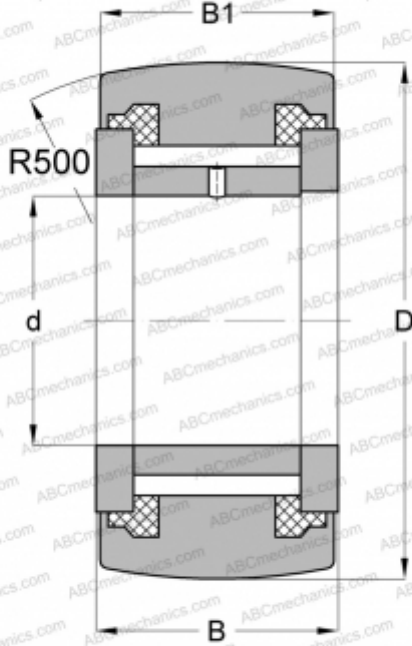

## NATV 10 PP INA

Yoke type track roller

TYPE: Roller bearings, Yoke type track rollers, With axial guidance, Full complement needle roller set, sealing rings on both sides

### Technical specification

#### DIMENSIONS, MM

d	10,000
D	30,000
B	15,000
B1	14,000

#### WEIGHT, KG

0,064