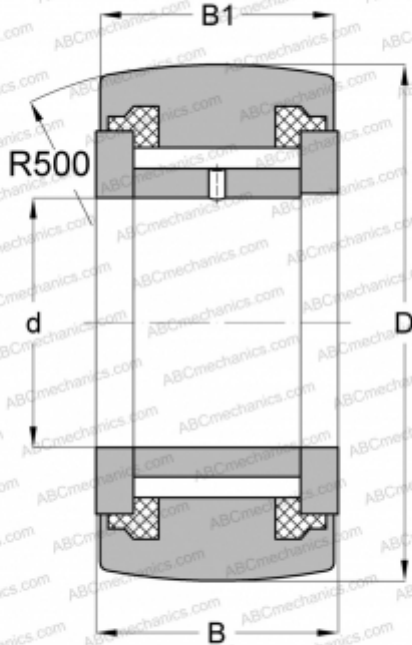

## NATV 10 PPA SKF

Yoke type track roller

TYPE: Roller bearings, Yoke type track rollers, With axial guidance, Full complement needle roller set, sealing rings on both sides

### Technical specification

#### DIMENSIONS, MM

d	10,000
D	30,000
B	15,000
B1	14,000

#### WEIGHT, KG

0,064