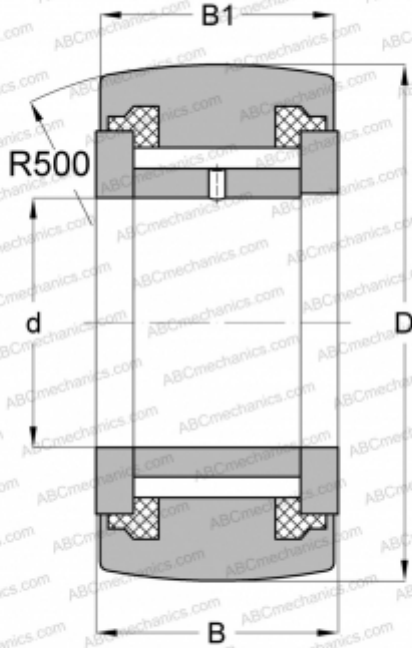

## NART 10 VUUR IKO

Yoke type track roller

TYPE: Roller bearings, Yoke type track rollers, With axial guidance, Full complement needle roller set, sealing rings on both sides

### Technical specification

#### DIMENSIONS, MM

|    |        |
|----|--------|
| d  | 10,000 |
| D  | 30,000 |
| B  | 15,000 |
| B1 | 14,000 |

#### WEIGHT, KG

0,067