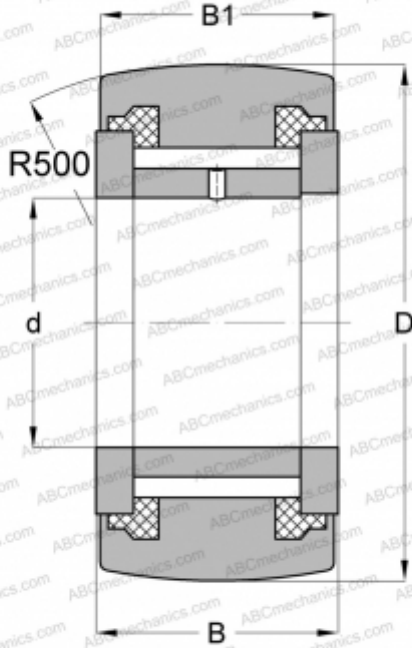

## MCYR-10-S McGill

Yoke type track roller

TYPE: Roller bearings, Yoke type track rollers, With axial guidance, Full complement needle roller set, sealing rings on both sides

### Technical specification

#### DIMENSIONS, MM

d	10,000
D	30,000
B	15,000
B1	14,000

#### WEIGHT, KG

0,064