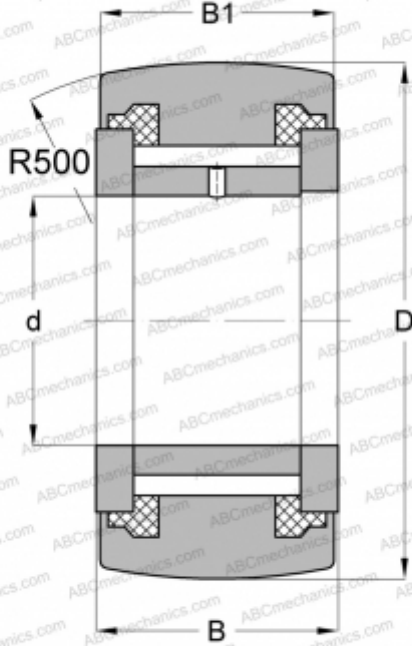

NATV 12 PP ABC

Yoke type track roller

TYPE: Roller bearings, Yoke type track rollers, With axial guidance, Full complement needle roller set, sealing rings on both sides

Technical specification

DIMENSIONS, MM

d	12,000
D	32,000
B	15,000
B1	14,000

WEIGHT, KG

0,069

MANUFACTURER

[ABC](#)

INTERCHANGE

INA	NATV 12 PP
SKF	NATV 12 PPA
IKO	NART 12 VUUR
McGill	MCCR-12-S