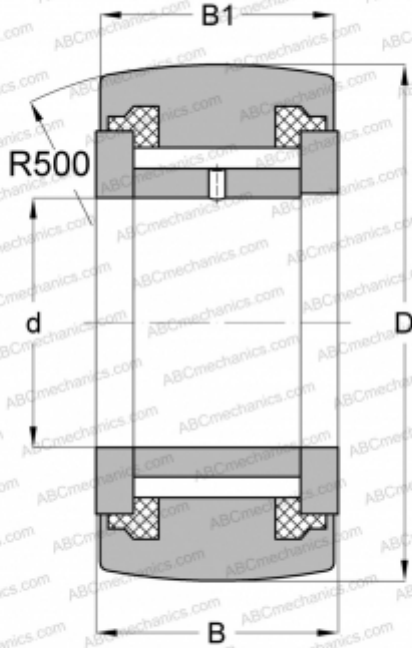

## NATV 12 PP INA

Yoke type track roller

TYPE: Roller bearings, Yoke type track rollers, With axial guidance, Full complement needle roller set, sealing rings on both sides

### Technical specification

#### DIMENSIONS, MM

d	12,000
D	32,000
B	15,000
B1	14,000

#### WEIGHT, KG

0,069