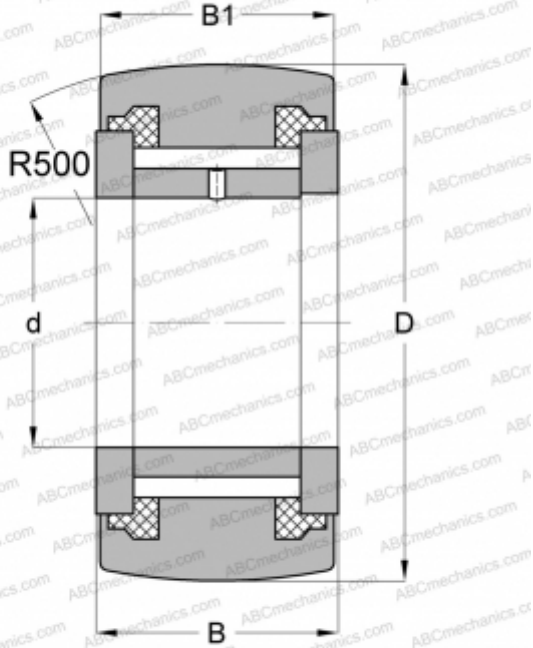

## NATV 12 PPA SKF

Yoke type track roller

TYPE: Roller bearings, Yoke type track rollers, With axial guidance, Full complement needle roller set, sealing rings on both sides

### Technical specification

#### DIMENSIONS, MM

d	12,000
D	32,000
B	15,000
B1	14,000

#### WEIGHT, KG

0,069